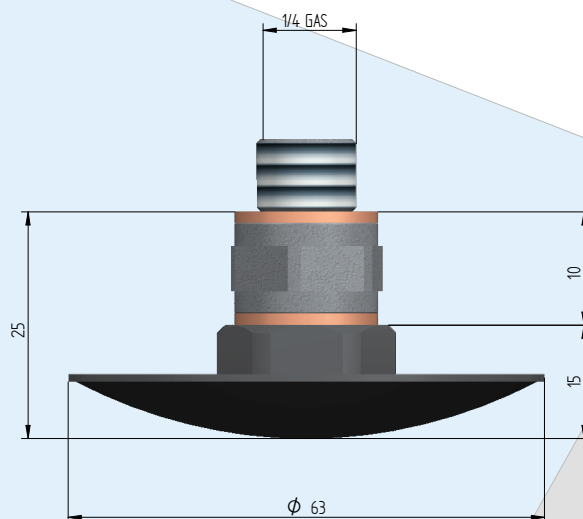

Codice / Code	KFIL	KFILS	KFILL	KRAC
Filtro / Filter (Micron)	90	90	90	520
Superficie filtrante / Filtering surface (mm ²)	3000	3000	3000	415
Portata / Flow (Lt/Min)	7	7	7	2,5
Oil tank with measure H (mm) equal or less than 145 mm	NO	OK	NO	OK
Oil tank with measure H (mm) between 146 mm and 249 mm	OK	NO	NO	OK
Oil tank with measure H (mm) equal or more than 250 mm	NO	NO	OK	OK
Mounted with KCHP on oil tank	OK	NO	OK	OK

KFIL ~ KFILL

KFILS

KFIL - KFILL - KFILS to be used only with 1/4 gas aspiration suction

KRAC

Filter

For pipe d.10 mm

Filter