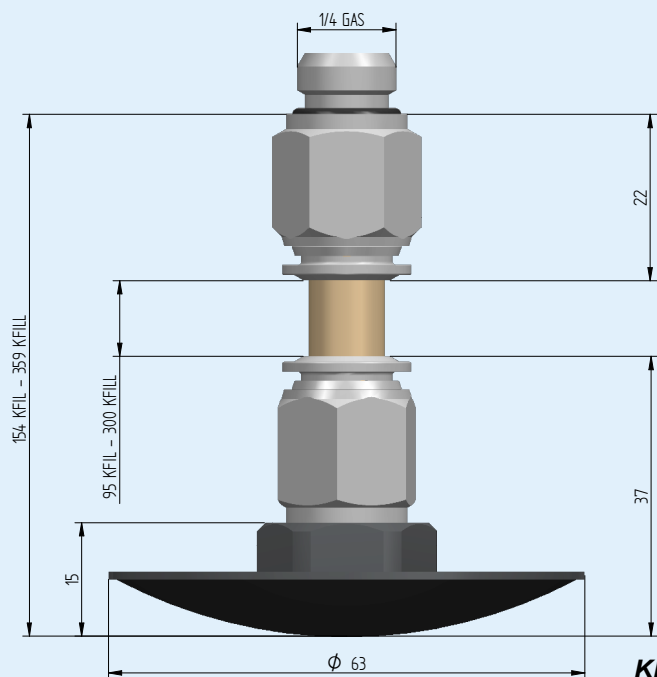

Codice / Code	KFIL	KFILS	KFILL	KRAC
Filtro / Filter (Micron)	90	90	90	520
Superficie filtrante / Filtering surface (mm ²)	3000	3000	3000	415
Portata / Flow (Lt/Min)	7	7	7	2,5
Oil tank with measure H (mm) equal or less than 145 mm	NO	OK	NO	OK
Oil tank with measure H (mm) between 146 mm and 249 mm	OK	NO	NO	OK
Oil tank with measure H (mm) equal or more than 250 mm	NO	NO	OK	OK
Mounted with KCHP on oil tank	OK	NO	OK	OK

KFIL ~ KFILL

KFILS

KFIL - KFILL - KFILS to be used only with 1/4 gas aspiration suction

KRAC

Filter

For pipe d.10 mm

Filter