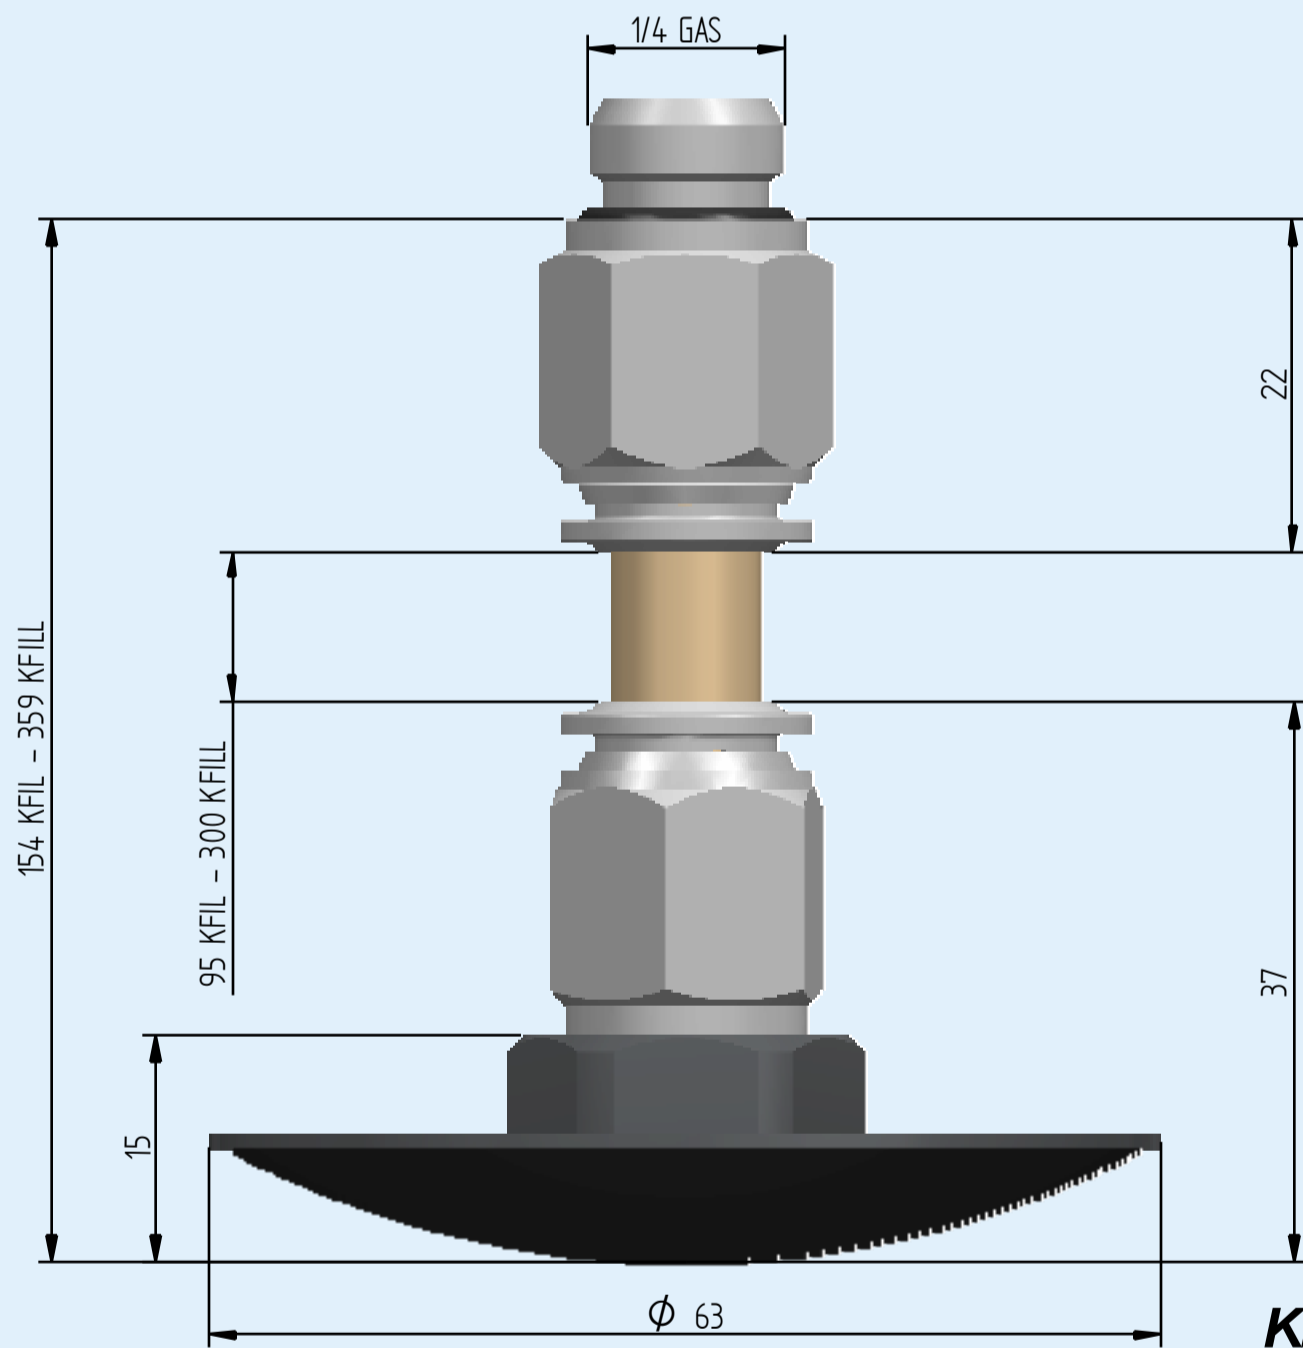

KFIL KRAC

Kit filtro aspirazione
Suction kit

Codice / Code	KFIL	KFILS	KFILL	KRAC
Filtro / Filter (Micron)	90	90	90	520
Superficie filtrante / Filtering surface (mm ²)	3000	3000	3000	415
Portata / Flow (Lt/Min)	7	7	7	2,5
Oil tank with measure H (mm) equal or less than 145 mm	NO	OK	NO	OK
Oil tank with measure H (mm) between 146 mm and 249 mm	OK	NO	NO	OK
Oil tank with measure H (mm) equal or more than 250 mm	NO	NO	OK	OK
Mounted with KCHP on oil tank	OK	NO	OK	OK

KFIL ~ KFILL

KFILS

KFIL - KFILL - KFILS to be used only with 1/4 gas aspiration suction

KRAC