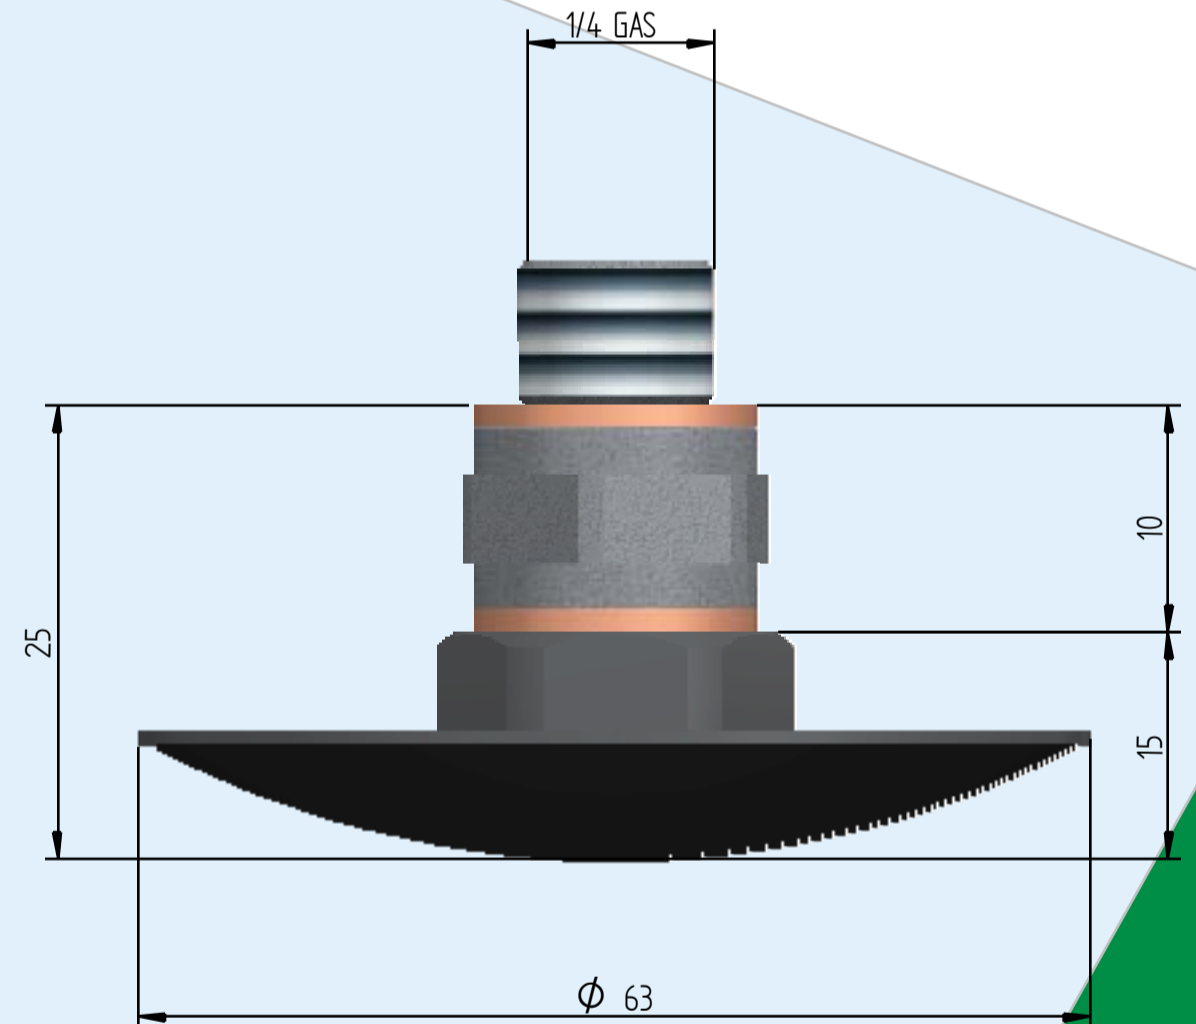

KFIL KRAC

Kit filtro aspirazione
Suction kit

Codice / Code	KFIL	KFILS	KFILL	KRAC
Filtro / Filter (Micron)	90	90	90	520
Superficie filtrante / Filtering surface (mm ²)	3000	3000	3000	415
Portata / Flow (Lt/Min)	7	7	7	2,5
Oil tank with measure H (mm) equal or less than 145 mm	NO	OK	NO	OK
Oil tank with measure H (mm) between 146 mm and 249 mm	OK	NO	NO	OK
Oil tank with measure H (mm) equal or more than 250 mm	NO	NO	OK	OK
Mounted with KCHP on oil tank	OK	NO	OK	OK

KFIL ~ KFILL

KFILS

KFIL - KFILL - KFILS to be used only with 1/4 gas aspiration suction

KRAC